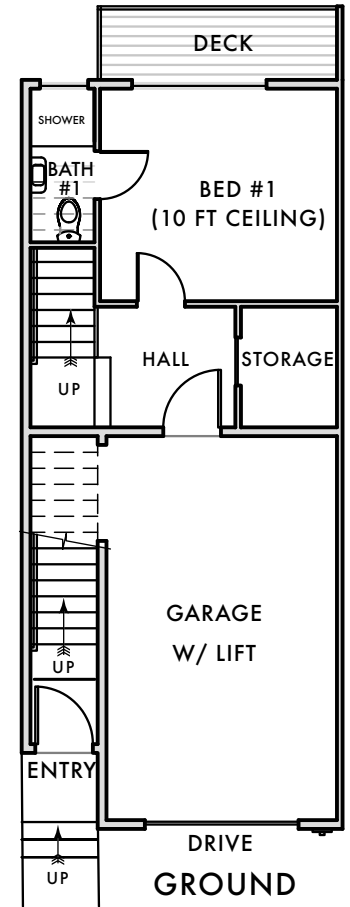

ROOF

THIRD

SECOND

DRIVE GROUND

**ROW HOMES # 2-6**

**BED: 3 BATH: 3**  
**SIZE: 1651 SQ. FT**  
**VIEW: LAGOON + OCEAN**

570 LAGUNA DRIVE CARLSBAD CA 92008

**LAGUNAROW.COM 760.276.6451**