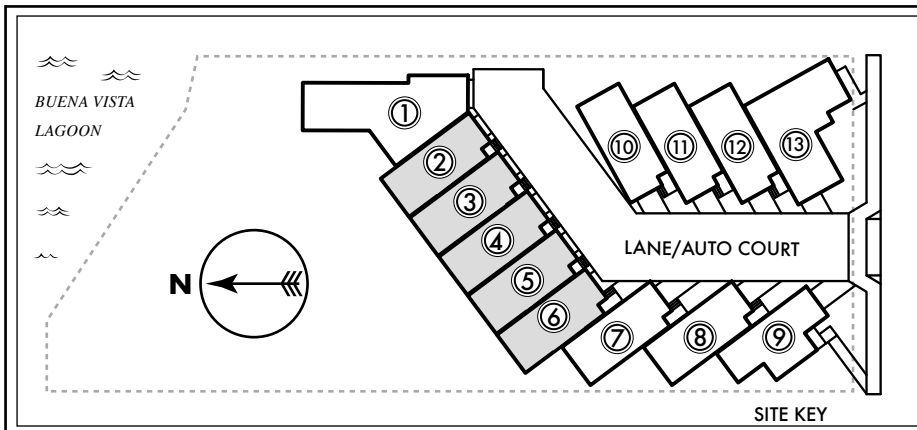

ROOF

THIRD

SECOND

DRIVE GROUND

**ROW HOMES # 2-6**

**BED: 3 BATH: 3**  
**SIZE: 1651 SQ. FT**  
**VIEW: LAGOON + OCEAN**

570 LAGUNA DRIVE CARLSBAD CA 92008

**LAGUNAROW.COM 760.276.6451**