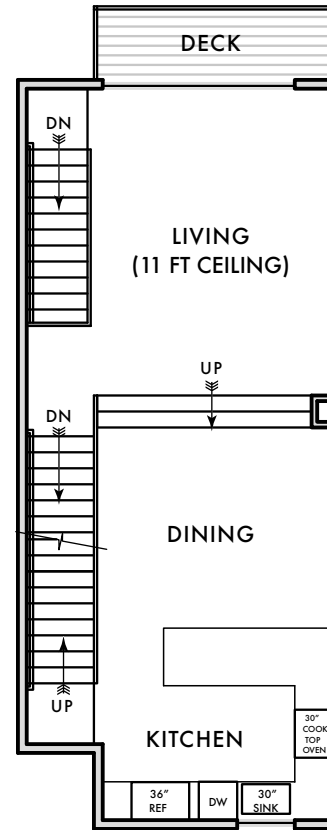

ROOF

THIRD

SECOND

DRIVE GROUND

**ROW HOMES # 2-6**

**BED: 3 BATH: 3**  
**SIZE: 1651 SQ. FT**  
**VIEW: LAGOON + OCEAN**

570 LAGUNA DRIVE CARLSBAD CA 92008

**LAGUNAROW.COM 760.276.6451**