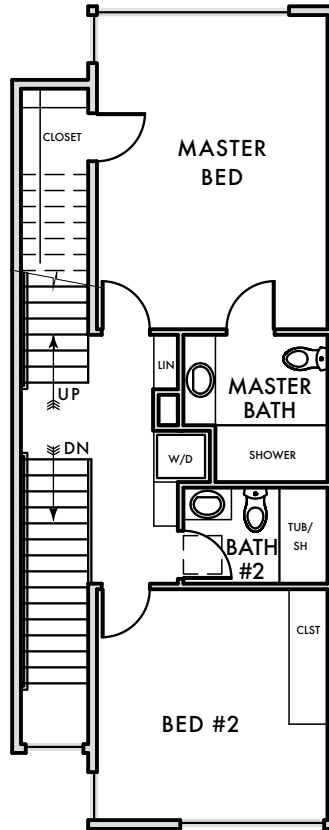

ROOF

THIRD

SECOND

DRIVE GROUND

**ROW HOMES # 2-6**

**BED: 3 BATH: 3**  
**SIZE: 1651 SQ. FT**  
**VIEW: LAGOON + OCEAN**

570 LAGUNA DRIVE CARLSBAD CA 92008

**LAGUNAROW.COM 760.276.6451**